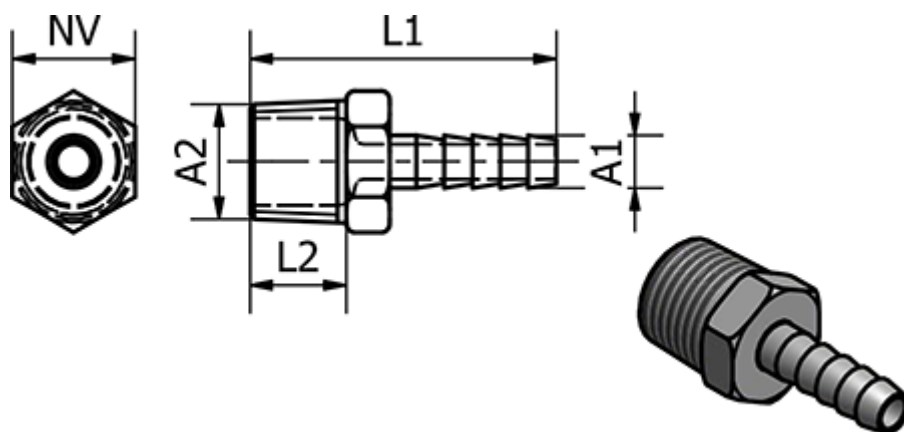

Data Sheet

Article number: 586239507

Description: Tube Connector 239.507, Ø9 - G 1/4"
Nickel-plated brass

Measures

Ext. Hose Diameter A1	= 9
L1	= 33
L2	= 8
NV	= 18
Thread A2	= G 1/4"